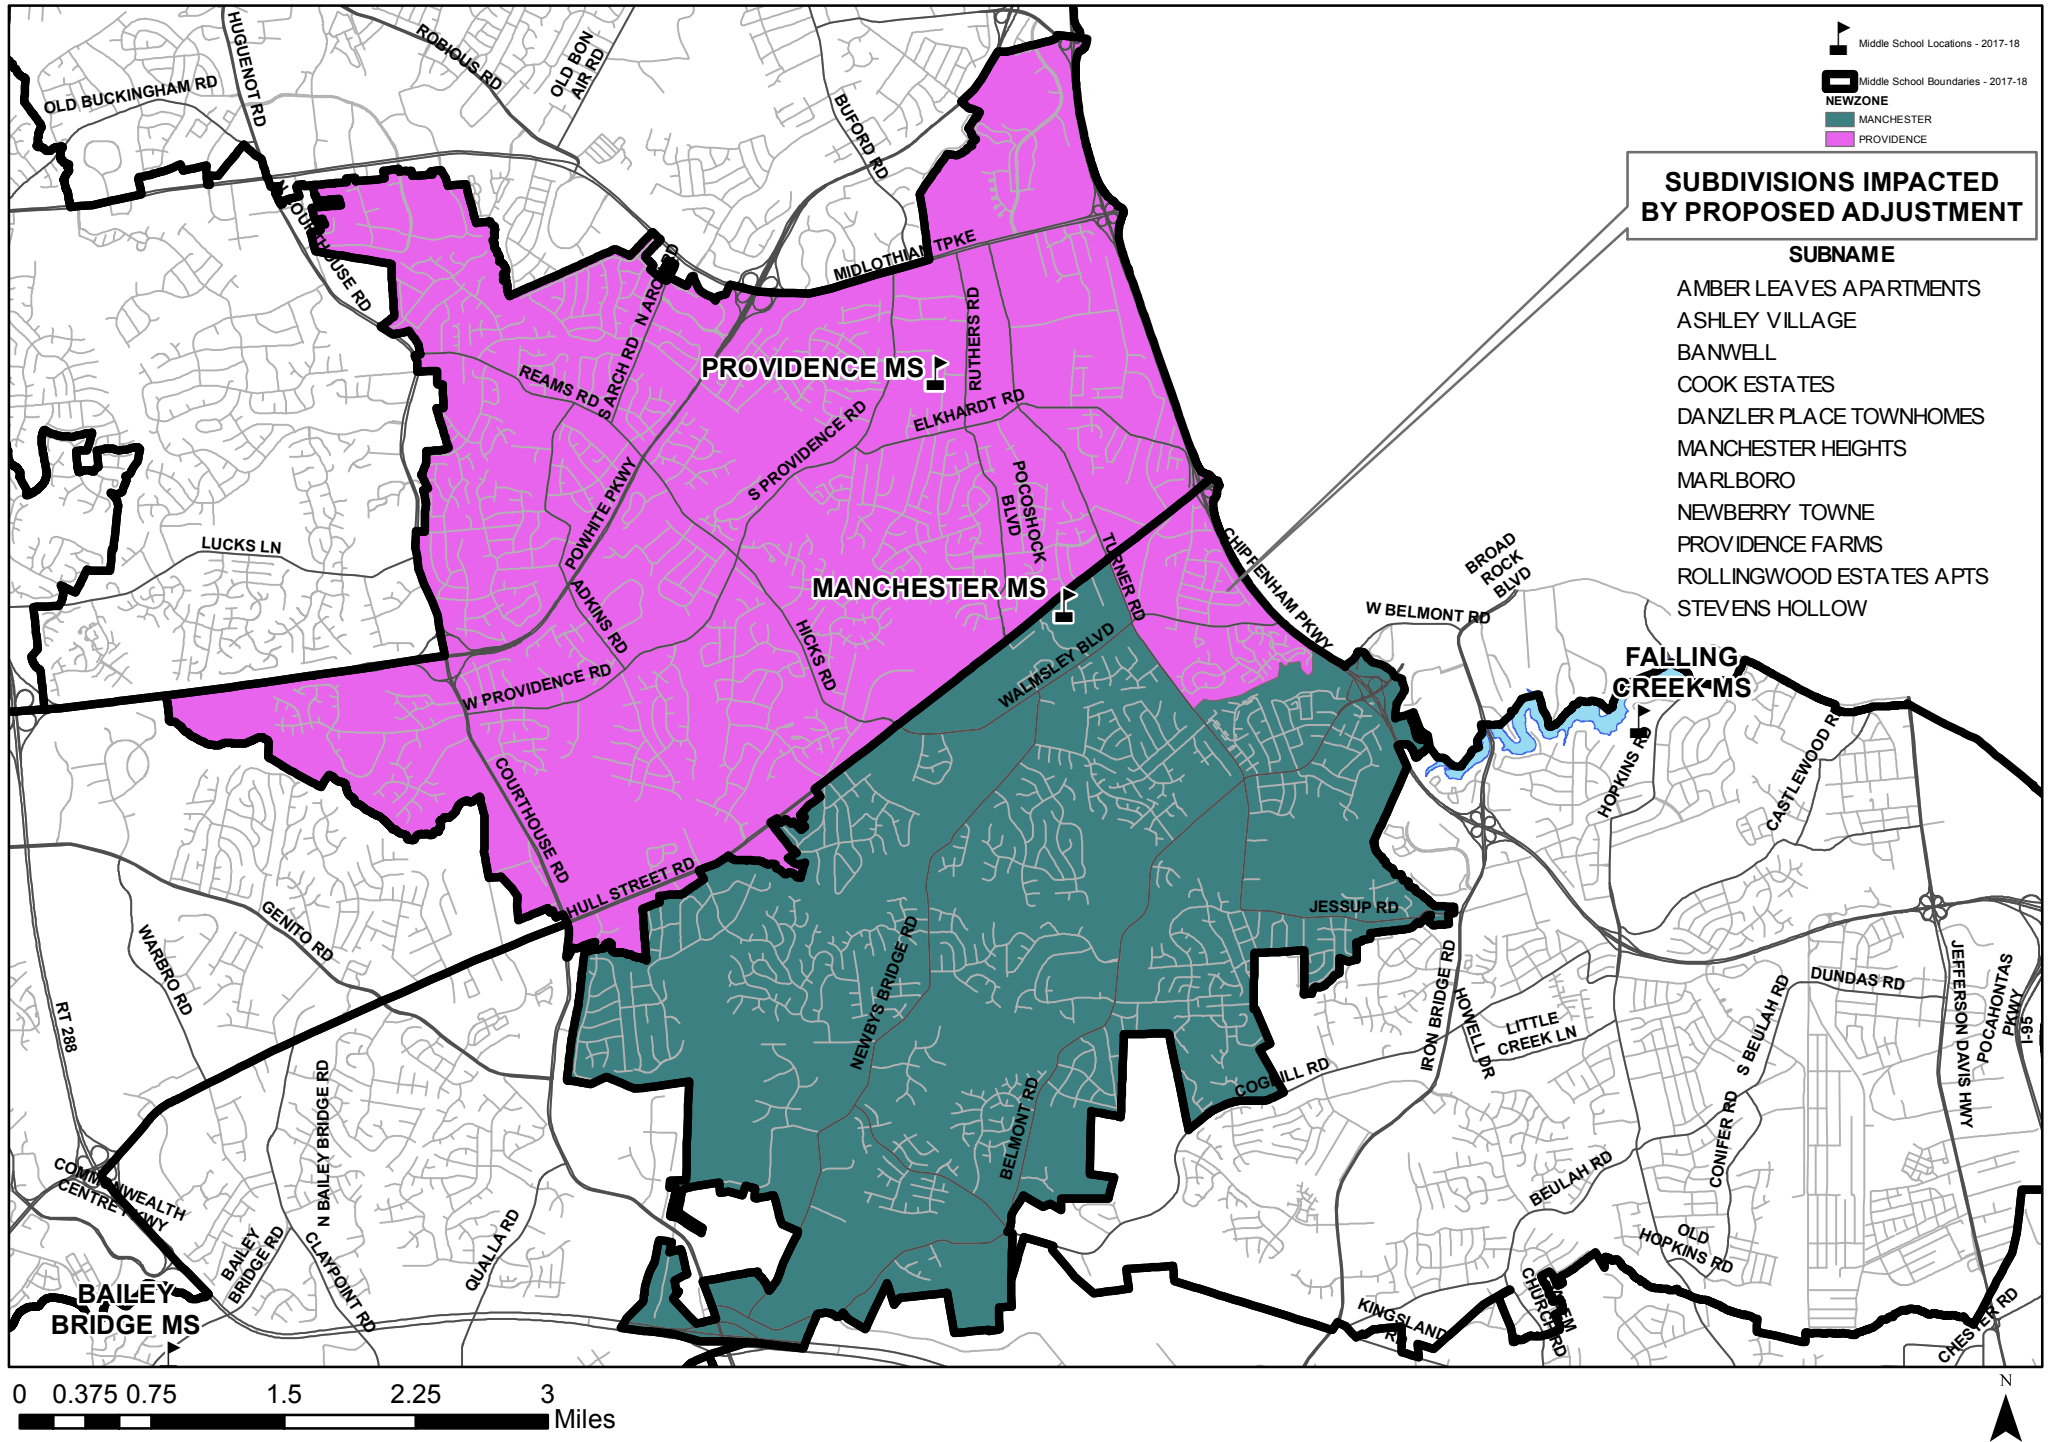

PROPOSED MANCHESTER MS TO PROVIDENCE MS ZONE ADJUSTMENT

SUBDIVISIONS IMPACTED BY PROPOSED ADJUSTMENT

SUBNAME

- AMBER LEAVES APARTMENTS
- ASHLEY VILLAGE
- BANWELL
- COOK ESTATES
- DANZLER PLACE TOWNHOMES
- MANCHESTER HEIGHTS
- MARLBORO
- NEWBERRY TOWNE
- PROVIDENCE FARMS
- ROLLINGWOOD ESTATES APTS
- STEVENS HOLLOW